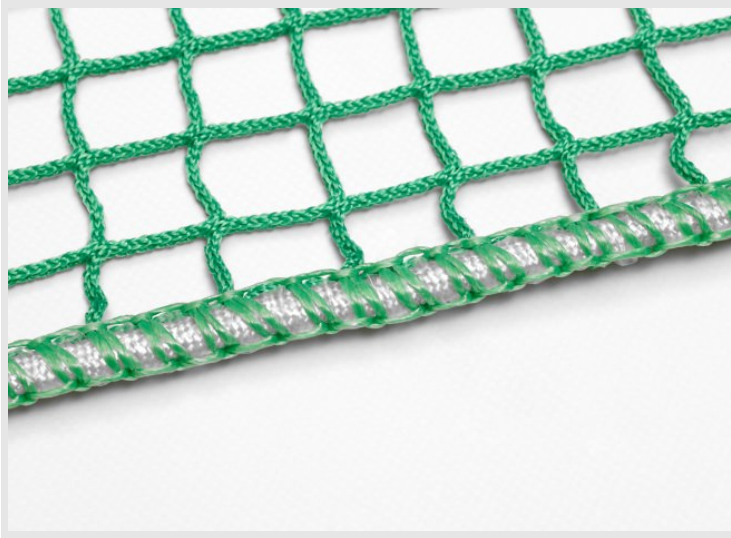

Product Data Sheet Item No. 2112
Lead Cord, Sewn to the Selvage Cord (200 g/m)

Schutznetze24 GmbH
Weyerberg 5, DE-35614 Aßlar-Berghausen
Phone: +49 (0) 6443 - 436 96 40
Mail: office@safetynet365.com
Web: www.safetynet365.com

TECHNICAL DATA

Available Colors	white
Material Diameter	Ø 0.50" (12")
Type	sewn on the edge of the net
Customs Tariff No.	78060080